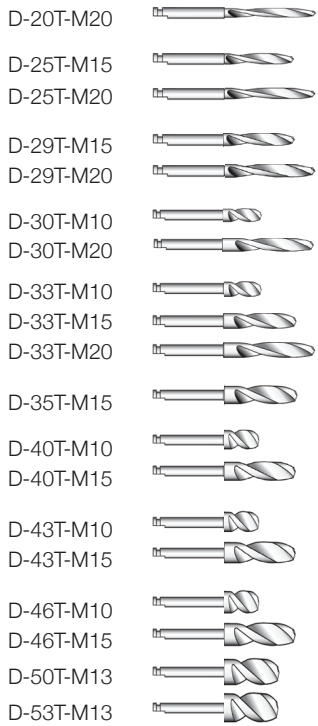

Tapered Drills

- D-40TP-10 
- D-40TP-11.5
- D-40TP-13
- D-40TP-15
- D-50TP-10 
- D-50TP-11.5
- D-50TP-13
- D-50TP-15
- D-60TP-10 
- D-60TP-11.5
- D-60TP-13
- D-60TP-15

Direction Indicators

- I-DI 
- For 12° Co-Axis
I-DI-12d 
- For 24° Co-Axis
I-DI-24d 

Depth Gauge

Placement Tool

I-CON-X 

Ratchet Wrench

I-RATCHET-2 

Open Wrench

I-SP-X 

Drivers

For Fixture Mount, Healing Abutment and Retention Screw

I-HD-M 
0.048" (1.22cm)

For Cover Screw

I-CS-HD 
0.035" (.09cm)

Extensions

*Fixture Mount
Wrench Insert*

I-FME-XS 

I-FME-XL 

Drill Extension

I-DE 

Twist Drills (Single Use)

Tapered Drills

Direction Indicator

Tapered Direction Indicators

For 12° Co-Axis

Dense Bone Drills (Gold)