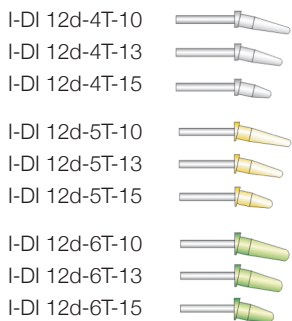

For Fixture Mount, Healing Abutment and Retention Screw

I-HD-M 
0.048" (1.22cm)

For Cover Screw

I-CS-HD 
0.035" (.09cm)

Extensions

*Fixture Mount
Wrench Insert*

I-FME-XS 

I-FME-XL 

Drill Extension

I-DE 

Twist Drills (Single Use)

Tapered Drills

Direction Indicator

Tapered Direction Indicators

For 12° Co-Axis

Dense Bone Drills (Gold)

Bone Taps

For Co-Axis Implants

For Tapered Implants

For Parallel Implants

Bone Mills

Placement Tool

Torque Wrench

Drivers