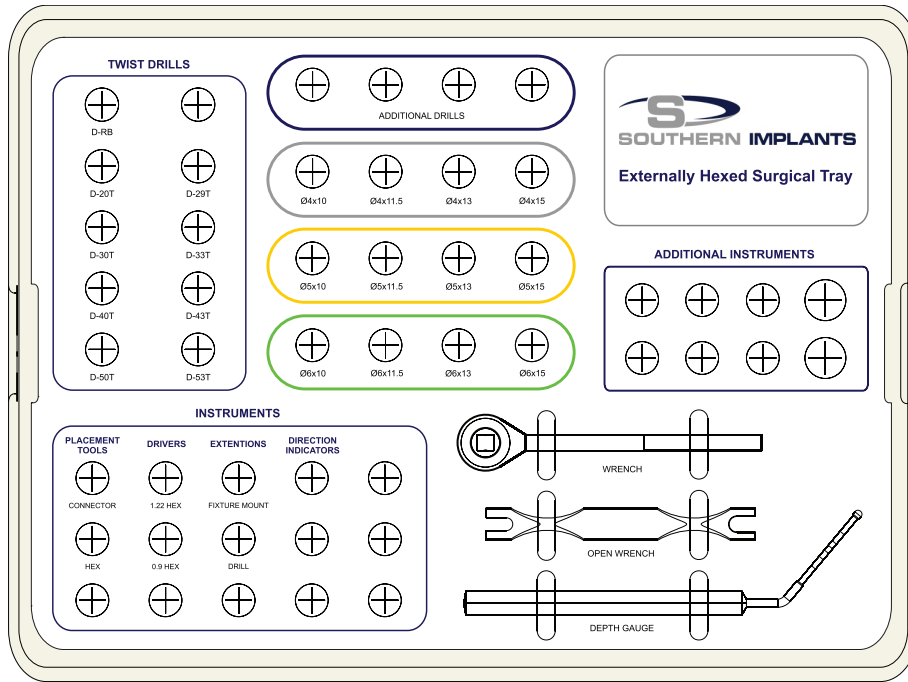

External Hex Surgical Tray

I-SURGICALKIT-EXTHEX-F

Drills (Single Use)

D-RB 

Twist Drills (Single Use)

- D-20T-M15 
- D-29T-M15 
- D-30T-M15 
- D-33T-M15 
- D-40T-M15 
- D-43T-M15 
- D-50T-M13 
- D-53T-M13 

Tapered Drills

- D-40TP-10 
- D-40TP-11.5
- D-40TP-13
- D-40TP-15
- D-50TP-10 
- D-50TP-11.5
- D-50TP-13
- D-50TP-15
- D-60TP-10 
- D-60TP-11.5
- D-60TP-13
- D-60TP-15

Direction Indicators

- I-DI 
- For 12° Co-Axis
I-DI-12d 
- For 24° Co-Axis
I-DI-24d 

Depth Gauge

Placement Tool

I-CON-X 

Ratchet Wrench

I-RATCHET-2 

Open Wrench

I-SP-X 

Drivers

Bone Taps

For Co-Axis Implants

For Tapered Implants

For Parallel Implants

Bone Mills

Placement Tool

Torque Wrench

Drivers