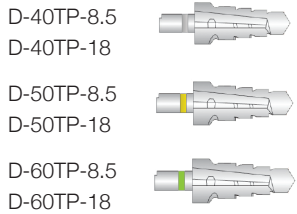

For Fixture Mount, Healing Abutment and Retention Screw

I-HD-M 
0.048" (1.22cm)

For Cover Screw

I-CS-HD 
0.035" (.09cm)

Extensions

*Fixture Mount
Wrench Insert*

I-FME-XS 

I-FME-XL 

Drill Extension

I-DE 

Twist Drills (Single Use)

Tapered Drills

Direction Indicator

Tapered Direction Indicators

For 12° Co-Axis

Dense Bone Drills (Gold)

Bone Taps

For Co-Axis Implants

For Tapered Implants

For Parallel Implants

Bone Mills

Placement Tool

Torque Wrench

Drivers