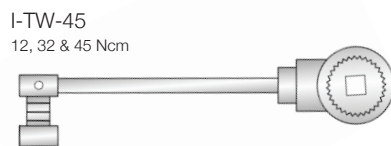

Drill Extension

I-DE 

Twist Drills (Single Use)

Tapered Drills

Direction Indicator

Tapered Direction Indicators

For 12° Co-Axis

Dense Bone Drills (Gold)

Bone Taps

For Co-Axis Implants

For Tapered Implants

For Parallel Implants

Bone Mills

Placement Tool

Torque Wrench

Drivers

Handheld

Latch Type

Wrench Insert

Handheld

Latch Type

Wrench Insert

Quad Drivers

Handheld